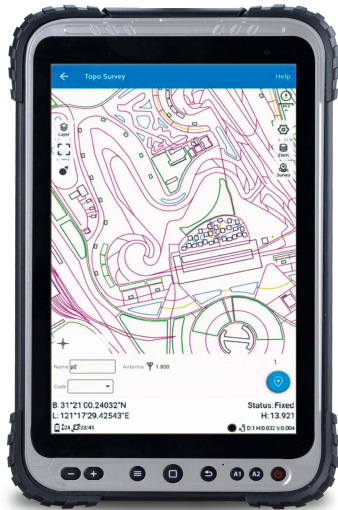

P8 Tablet

Features

▶ **8" Sunlight Readable Screen**

▶ **Integrated 4G LTE, Wi-Fi and Bluetooth[®] 4.2**

▶ **Android™ 10 with
GMS certified**

▶ **IP67 Dustproof and
Waterproof**

P8 Tablet

Parameters	Detail
LCD	8" HD 1280*800 500Nits (Sunlight readable)
Touch Panel	Capacitive screen, support glove/wet hand
Size	237*144*14mm
Weight	560g
Drop Test	Survive from a 1.2m drop
Water proof	IP67
Work Temperature	-20 C ~ 60 C
Storage Temperature	-30 C ~ 70 C
CPU	Qualcomm 8953 2.2GHz Android
OS	10
ROM	64GB
RAM	4GB
Rear Camera	16M
Front Camera	8M
Bluetooth	BT 4.2
WIFI	802.11 a/b/g/n/ac, 2.4GHz/5GHz
SIM Card	Dual sim & Dual standby
Network	GSM:850/900/1800/1900 CDMA: BC0 EVDO: BC0 WCDMA: B1/B2/B5/B8 TDDLTE:Band38/Band40 FDDLTE:Band1/Band3/Band7/Band8/ Band20/Band28

Parameters	Detail
TF Card	Y
USB	Type C
OTG	Y
NFC	Y
Microphone	Y
Speaker	1.5W, waterproof
G Sensor	Y
Gyroscope	Y
Light Sensor	Y
Compass	Y
Flash Light	Y
2D scanner	Optional
Keypad	Power, Volume, F1, F2
External GNSS Antenna	Y
External Interface	USB, UART, GPIO
Satellites	BeiDou/GPS/GLONASS/GALILEO
High Precision GNSS	Optional
Battery	9000mAh
Input Voltage	5V, 2A