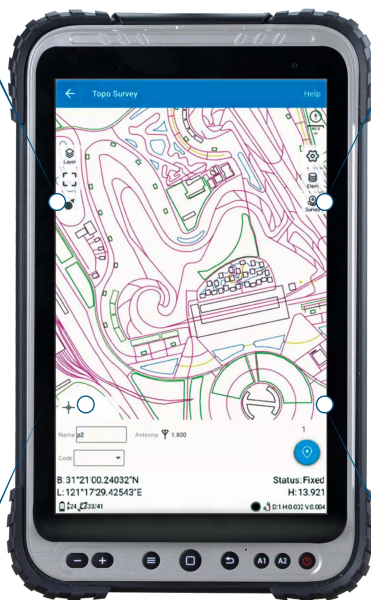

P8 Tablet

Features

▶ **8" Sunlight Readable Screen**

▶ **Integrated 4G LTE, Wi-Fi and Bluetooth[®] 4.2**

▶ **Android™ 10 with
GMS certified**

▶ **IP67 Dustproof and
Waterproof**

P8 Tablet

Parameters	Detail
LCD	8" HD 1280*800 500Nits (Sunlight readable)
Touch Panel	Capacitive screen, support glove/wet hand
Size	237*144*14mm
Weight	560g
Drop Test	Survive from a 1.2m drop
Water proof	IP67
Work Temperature	-20 C ~ 60 C
Storage Temperature	-30 C ~ 70 C
CPU	Qualcomm 8953 2.2GHz Android
OS	10
ROM	64GB
RAM	4GB
Rear Camera	16M
Front Camera	8M
Bluetooth	BT 4.2
WIFI	802.11 a/b/g/n/ac, 2.4GHz/5GHz
SIM Card	Dual sim & Dual standby
Network	GSM:850/900/1800/1900 CDMA: BC0 EVDO: BC0 WCDMA: B1/B2/B5/B8 TDDLTE:Band38/Band40 FDDLTE:Band1/Band3/Band7/Band8/ Band20/Band28

Parameters	Detail
TF Card	Y
USB	Type C
OTG	Y
NFC	Y
Microphone	Y
Speaker	1.5W, waterproof
G Sensor	Y
Gyroscope	Y
Light Sensor	Y
Compass	Y
Flash Light	Y
2D scanner	Optional
Keypad	Power, Volume, F1, F2
External GNSS Antenna	Y
External Interface	USB, UART, GPIO
Satellites	BeiDou/GPS/GLONASS/GALILEO
High Precision GNSS	Optional
Battery	9000mAh
Input Voltage	5V, 2A